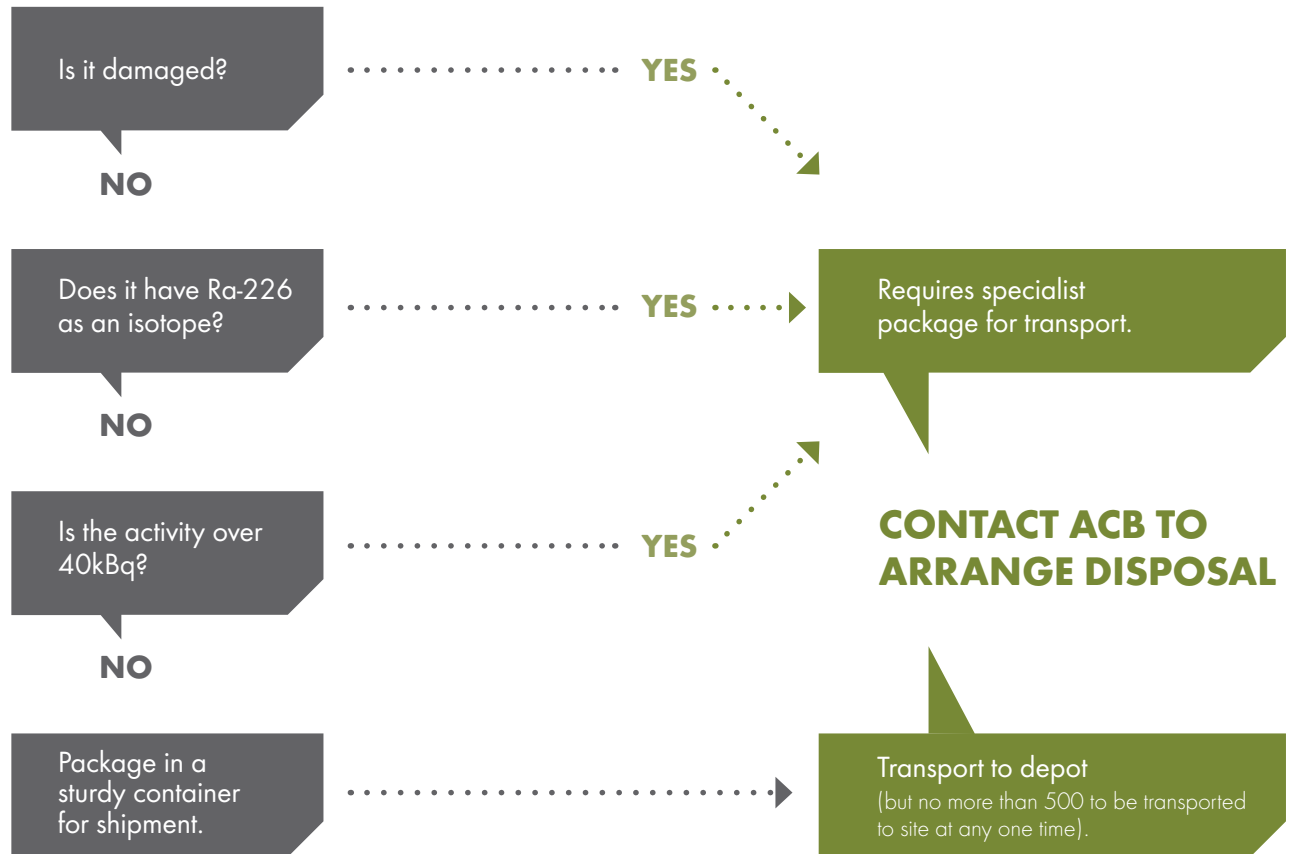

SMOKE DETECTOR TRANSPORT REQUIREMENTS

+44 (0) 1622 356700
info@acb.co.uk

ACB Limited
SOCORRO HOUSE, LIPHOOK WAY
20/20 BUSINESS PARK, MAIDSTONE
KENT, ME16 0LQ, UK

acb.co.uk